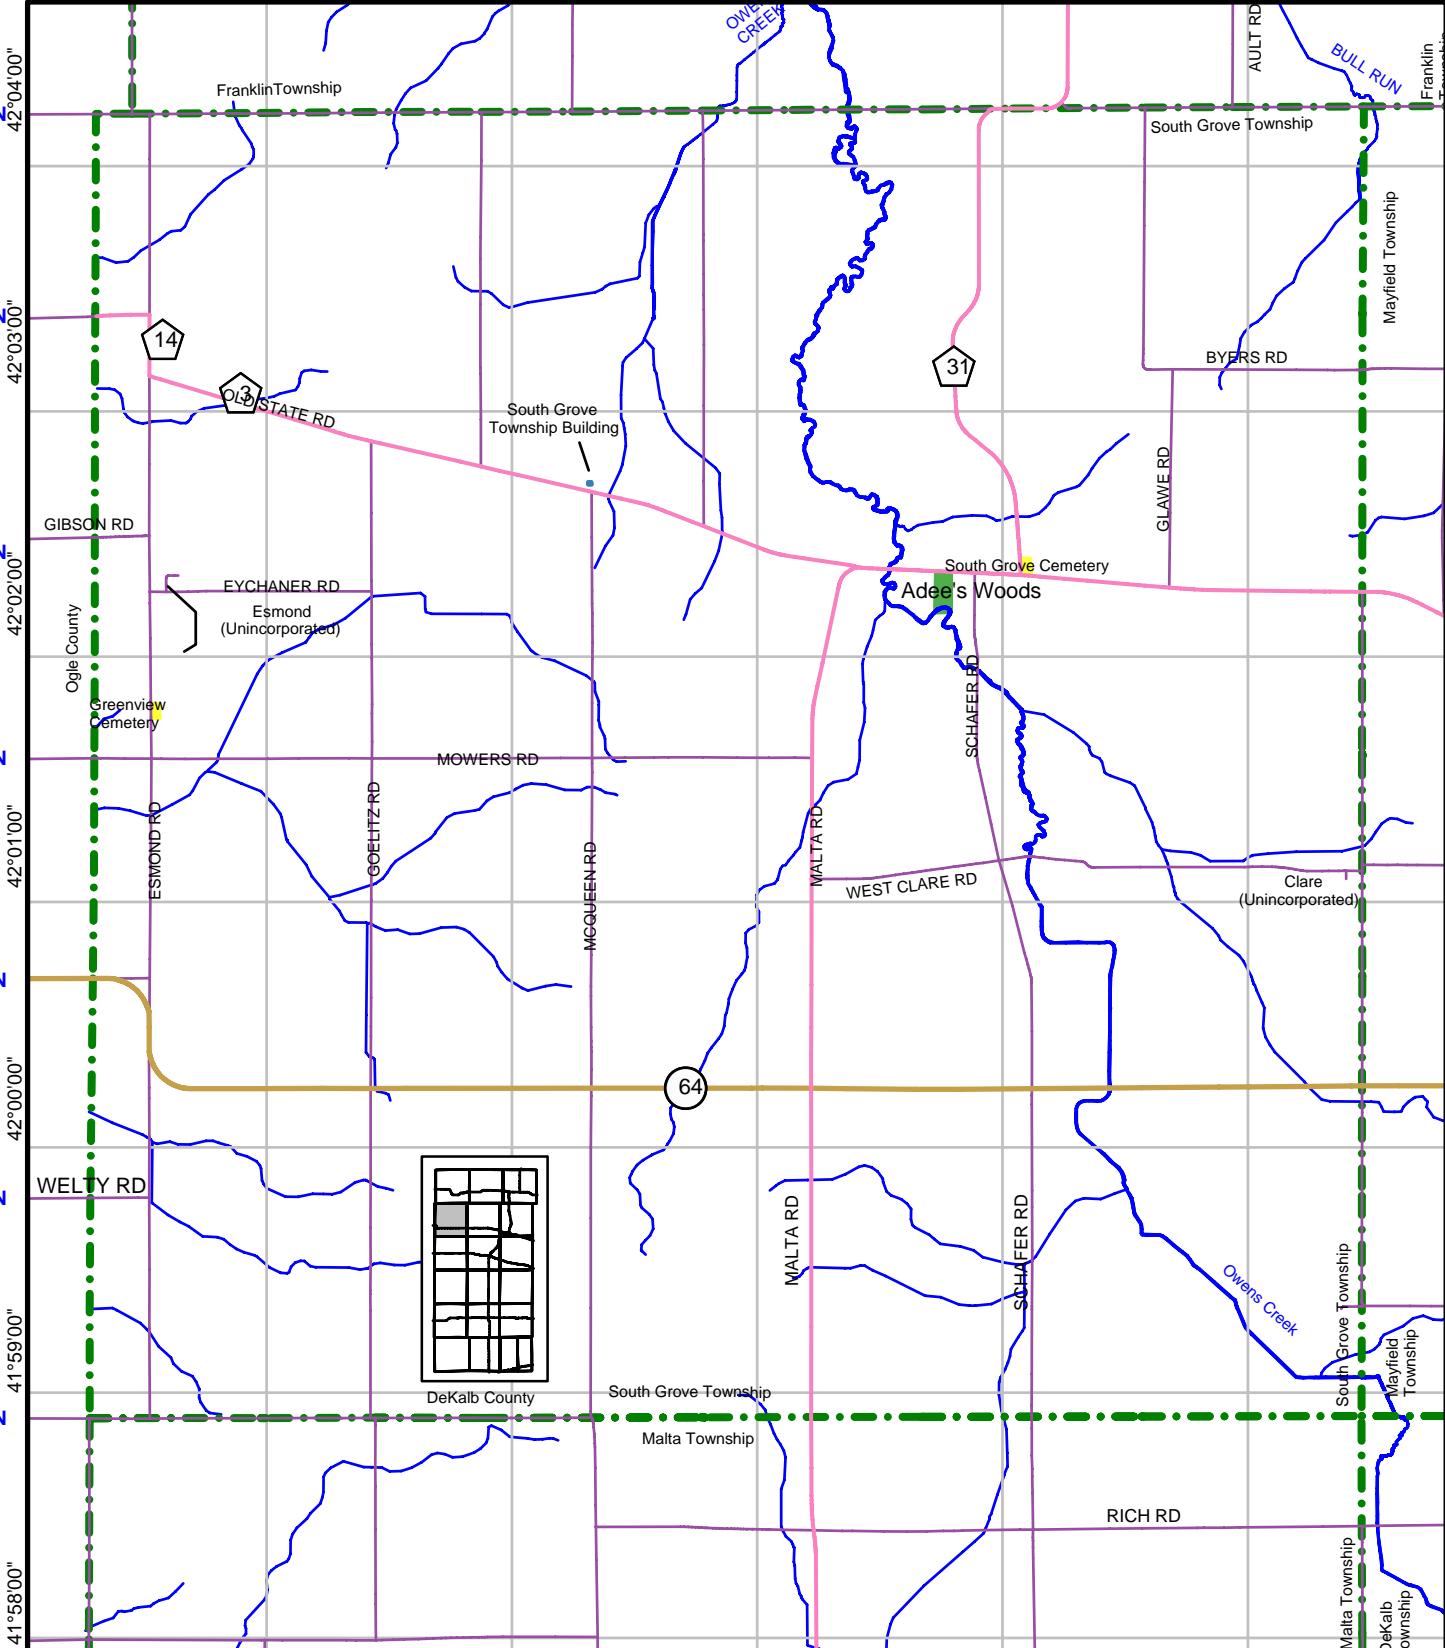

00 E 1-A 100 E 1-B 200 E 1-C 300 E 2-A 400 E 2-B 500 E 2-C 600 E

-88°56'00" -88°55'00" -88°54'00" -88°53'00" -88°52'00" -88°51'00" -88°50'00"

B-3 3000 N
 C-1 2900 N
 C-2 2800 N
 C-3 2700 N
 D-1 2600 N
 D-2 2500 N
 D-3 2400 N

DeKalb County Government
 Information Management Office
 110 East Sycamore Street
 Sycamore, IL 60178
 815-895-1643
 view at www.dekalbcounty.org

South Grove Township

Updated: April 2006 BH
 Printed: April 2006